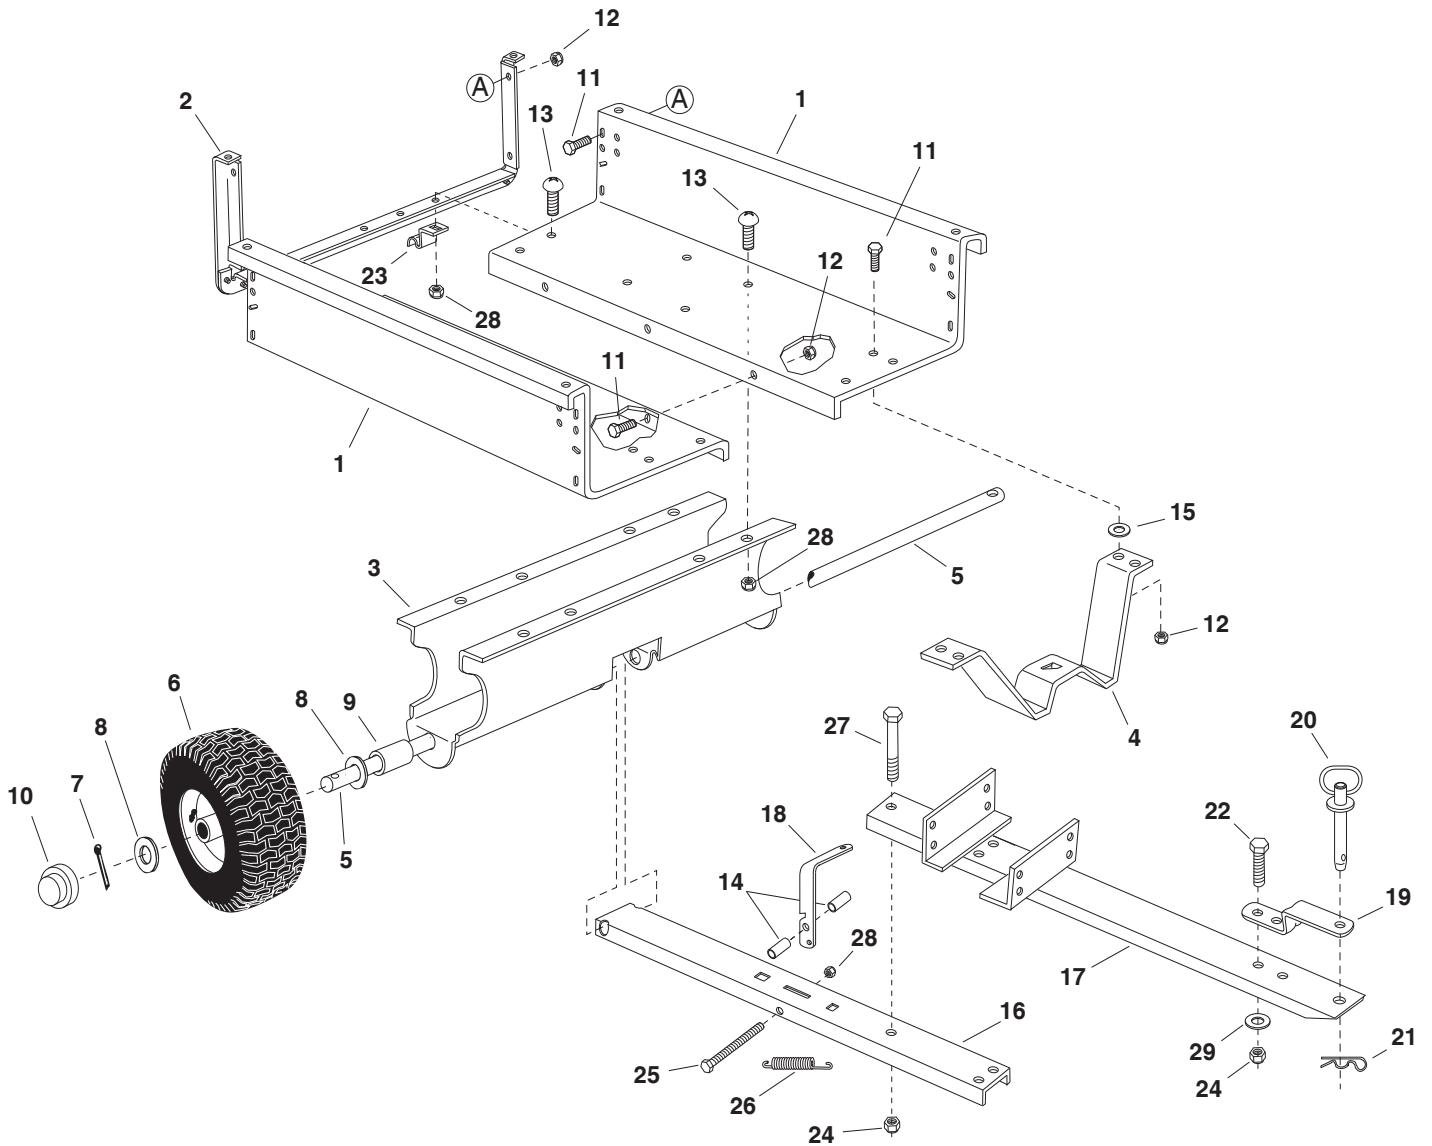

PARTS

REPAIR PARTS FOR MOW-N-VAC CART BODY MODELS 501887, 501888, 551887, 551888, 190-217D-100 & 190-217E-100

REF.	PART NO.	QTY.	DESCRIPTION	REF.	PART NO.	QTY.	DESCRIPTION
1	23985	2	Cart Body	16	63917	1	Tongue Weldment Ass'y. (Rear)
2	62458	1	Tailgate Reinforcement Bracket	17	63155	1	Tongue Weldment Ass'y. (Front)
3	23507	1	Wheel Support	18	24614	1	Latch Lock Lever
4	24497	1	Latch Stand Bracket	19	23475	1	Hitch Bracket
5	24897	1	Axle, Wheel 1" Dia.	20	43884	1	Hitch Pin
6	42159	2	Wheel w/Tire, 15 x 6.00	21	43343	1	Pin, Hair Cotter 1/8"
7	43093	2	Cotter Pin, 1/8" Dia. x 1-1/2"	22	43087	2	Hex Bolt, 3/8-16 x 1-1/4"
8	43601	4	Washer, Flat 1"	23	23838	2	Door Support
9	44678	2	Spacer Tube, 1-1/4" x 2" Lg.	24	HA21362	5	Nut, Hex Nylock 3/8-16
10	43014	2	Hub Cap	25	47407	1	Hex Bolt, 5/16-18 x 3-3/4"
11	43866	9	Hex Bolt, 1/4-20 x 5/8"	26	47408	1	Spring, Extension
12	47189	9	Hex Nut, 1/4-20 Nylock	27	43574	3	Hex Bolt, 3/8-16 x 3"
13	43814	12	Truss Hd. Bolt, 5/16-18 x 3/4"	28	47810	13	Hex Nut, 5/16-18 Nylock
14	41076	2	Spacer	29	43081	2	Washer, 3/8"
15	43088	2	Washer, Flat 1/4"				