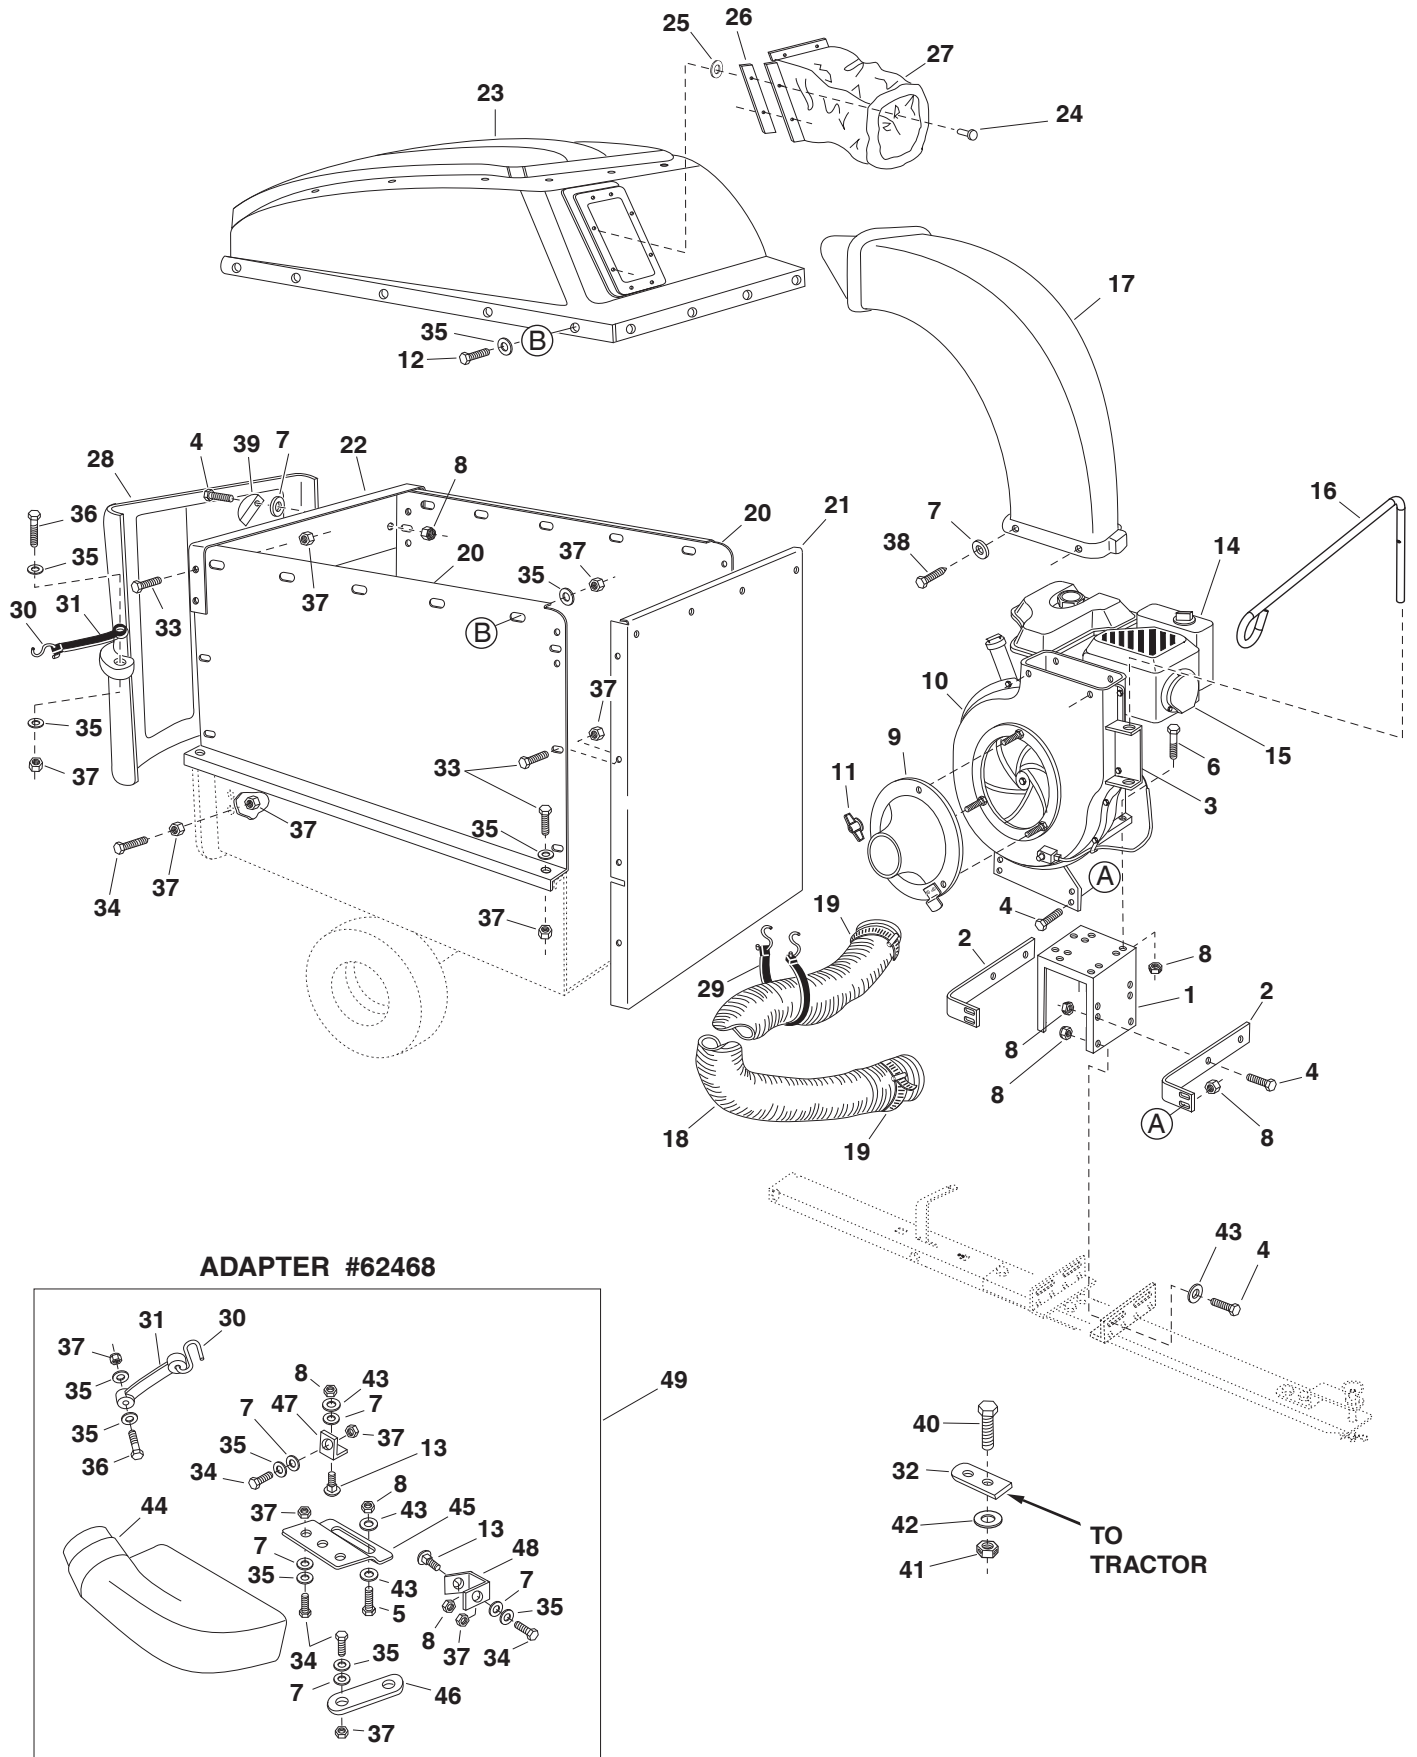

REPAIR PARTS FOR MOW-N-VAC

MODELS 501887, 501888, 551887, 551888, 190-217D-100 & 190-217E-100

REPAIR PARTS FOR MOW-N-VAC
MODELS 501887, 501888, 551887, 551888, 190-217D-100 & 190-217E-100

REF	PART NO.	QTY.	DESCRIPTION	REF	PART NO.	QTY.	DESCRIPTION
1	24080	1	Engine Base	25	43910	21	Washer, Flat 3/16"
2	24078	2	Brace, Housing	26	24798	4	Boot Mounting Strap
3	63226	1	Hose Hanger Bracket Ass'y. (Ref. item #16 on page 22.)	27	48133	1	Hard top Boot
4	43182	14	Bolt, Hex 5/16-18 x 3/4"	28	44790	1	Poly Rear Door
5	43840	2	Bolt, Hex 5/16-18 x 1-1/4"	29	43790	1	Strap, Tarp 25"
6	43085	4	Bolt, Hex 5/16-18 x 1-1/2"	30	44849	4	"S" Hook, #32
7	1543-69	9	Washer, Nylon 21/64"	31	44850	4	Strap, Tarp (Less Hooks)
8	47810	18	Nut, Hex Nylock 5/16-18	32	23540	1	Hitch Plate
9	43791	1	Hose Adapter	33	43866	20	Bolt, Hex 1/4-20 x 5/8"
10		1	Impeller Housing Assembly (See page 22)	34	43661	6	Bolt, Hex 1/4-20 x 1"
11	712-0421	3	Knob (See Item #8, Page 22)	35	43088	45	Washer, 1/4" STD
12	43012	13	Bolt, Hex 1/4-20 x 3/4"	36	1509-90	5	Bolt, Hex 1/4-20 x 1-1/4"
13	43080	2	Bolt, Carr. 5/16" x 3/4"	37	47189	43	Nut, Hex Nylock 1/4-20
14	40995	1	Engine (49 State)	38	47630	4	Screw, Self Tap 5/16-18 x 3/4"
	40998	1	Engine (California)	39	23789	2	Door Latch
15	222261	1	Deflector, Muffler	40	43351	1	Bolt, Hex 1/2-13 x 1-1/4"
16	49974	1	Hose Hanger Rod	41	712-3083	1	Nut, Hex Nylock 1/2-13
17	46420	1	Elbow	42	43352	1	Washer, Flat 7/16"
18	43792	1	Hose (6" x 84")	43	43081	16	Washer, 5/16" STD
19	43793	2	Hose Clamp 6"	44	43830	1	Adapter, Deck
20	24678	2	Side Panel Cart Extension	45	23560	1	Bracket, Deck Adapter
21	24679	1	Front Panel Cart Extension	46	23825	1	Mounting Strap
22	23836	1	Cross Brace	47	23826	1	Angle Bracket
23	64244	1	Hard Top Assembly (Includes 24,25,26,27)	48	23827	1	Mounting Bracket
24	43882	21	Rivet, 3/16"	49	62468	1	Deck Adapter Kit (Includes parts in box shown on page 20)
					49942	1	Owner's Manual