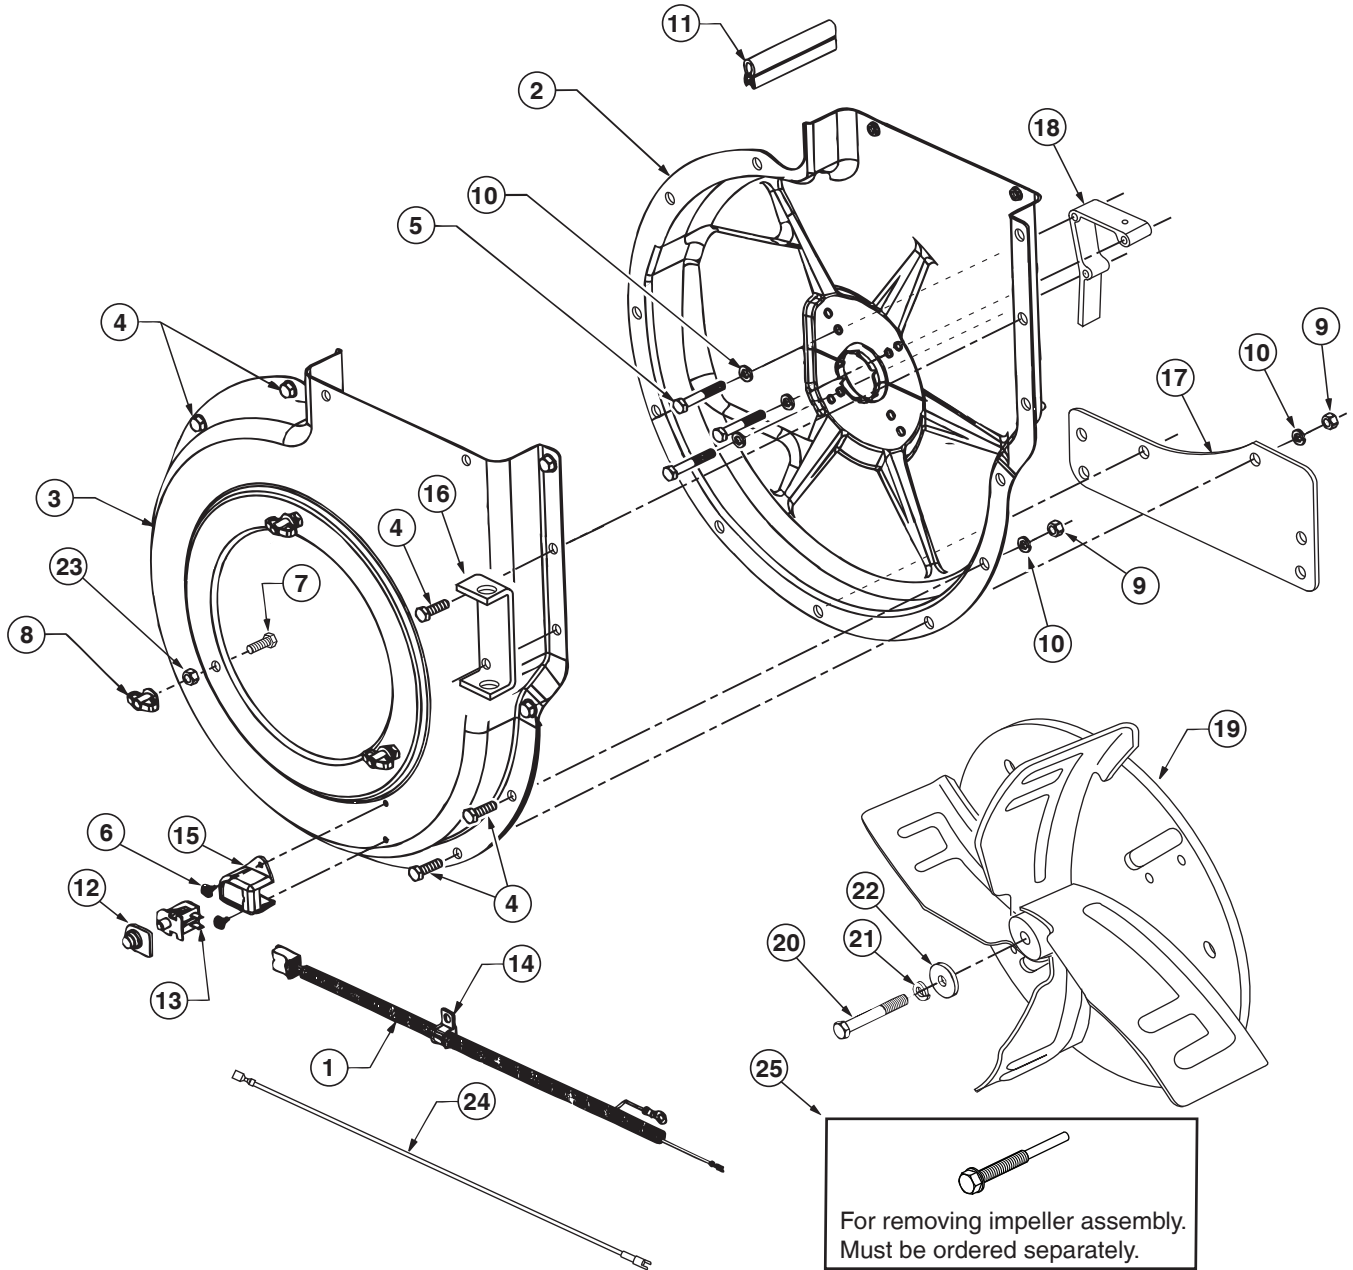

REPAIR PARTS FOR MOW-N-VAC IMPELLER HOUSING ASSEMBLY MODELS 501887, 501888, 551887, 551888, 190-217D-100 & 190-217E-100

REF.	PART NO.	QTY.	DESCRIPTION	REF.	PART NO.	QTY.	DESCRIPTION
1	629-0241A	1	Harness, Wire	14	726-0272	1	Clamp
2	24634	1	Housing Ass'y. Inner	15	731-1613	1	Cover, Switch
3	24633	1	Housing Ass'y. Outer	16	24958	1	Hose Hanger Bracket
4	43182	12	Bolt, Hex 5/16-18 x 3/4"	17	24606	1	Spacer, Housing
5	710-0772	3	Bolt, Hex 5/16-24 x 2"	18	719-0330A	1	Adapter, Mounting
6	710-1268	2	Screw, Self Tap #10-16 x 3/8"	19	66886	1	Impeller Assembly
7	43063	3	Bolt, Hex 5/16-18 x 1"	20	710-1273	1	Bolt, Hex 3/8-24 x 2-3/4"
8	712-0421	3	Knob	21	43003	1	Lockwasher, 3/8"
9	48848	12	Nut, Nylock Jam 5/16-18	22	736-0247	1	Flat Washer, 13/32" x 1-1/4"
10	43086	3	Lock Washer, 5/16"	23	46584	3	Nut, Whizlock 5/16-18
11	723-0438	1	Seal, Rubber	24	629-0923	1	Harness Adapter
12	725-1700	1	Cover, Switch	25	42294	1	Impeller Service Tool
13	725-3166	1	Snap Mount Switch